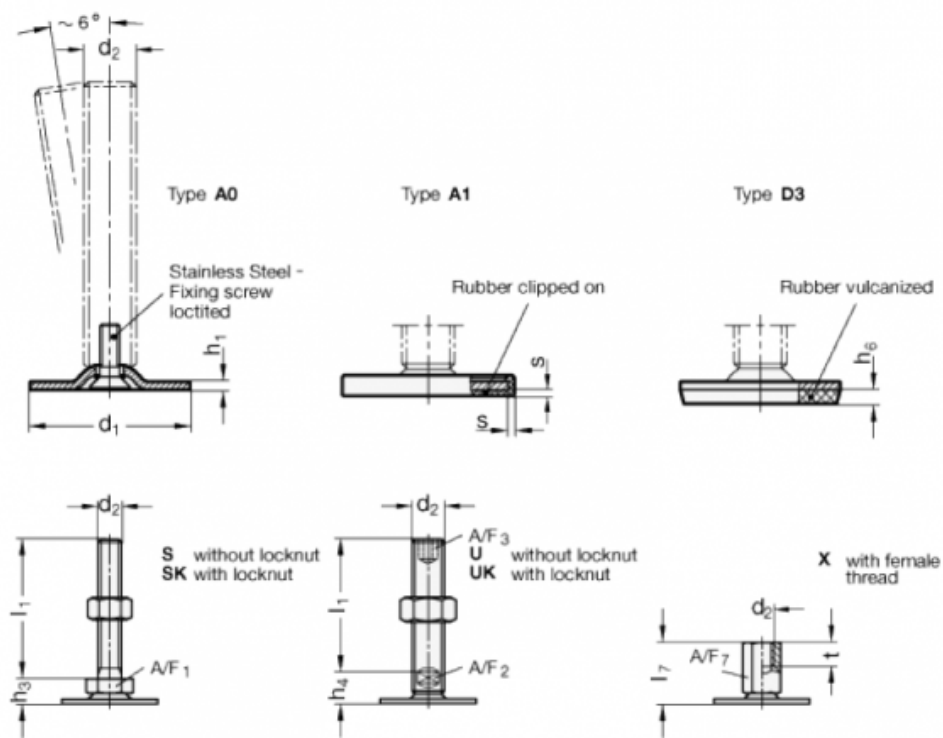

Data Sheet

Article number: 204040M16200A1UK

Description: E+G levelling foot
GN 40-40-M16-200-A1-UK

Note: UK With nut, Hexagon socket at the top, Wrench flat at the bottom

Measures

A/F2 = 12

s = 1.5

A/F3 = 8

d1 = 40

d2 = M16

h1 = 2

h4 = 17

h6 =

l1 = 200